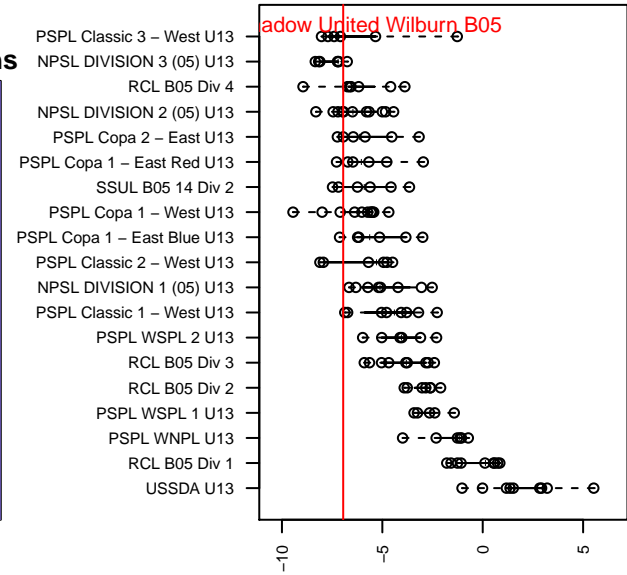

**attack and defense rating
relative to others at age
and all opponents in last 13 months**