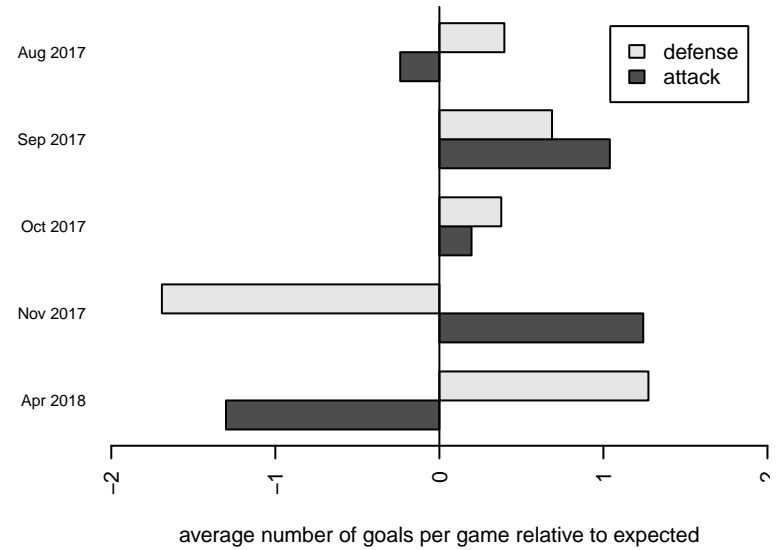

Performance relative to 13 month average