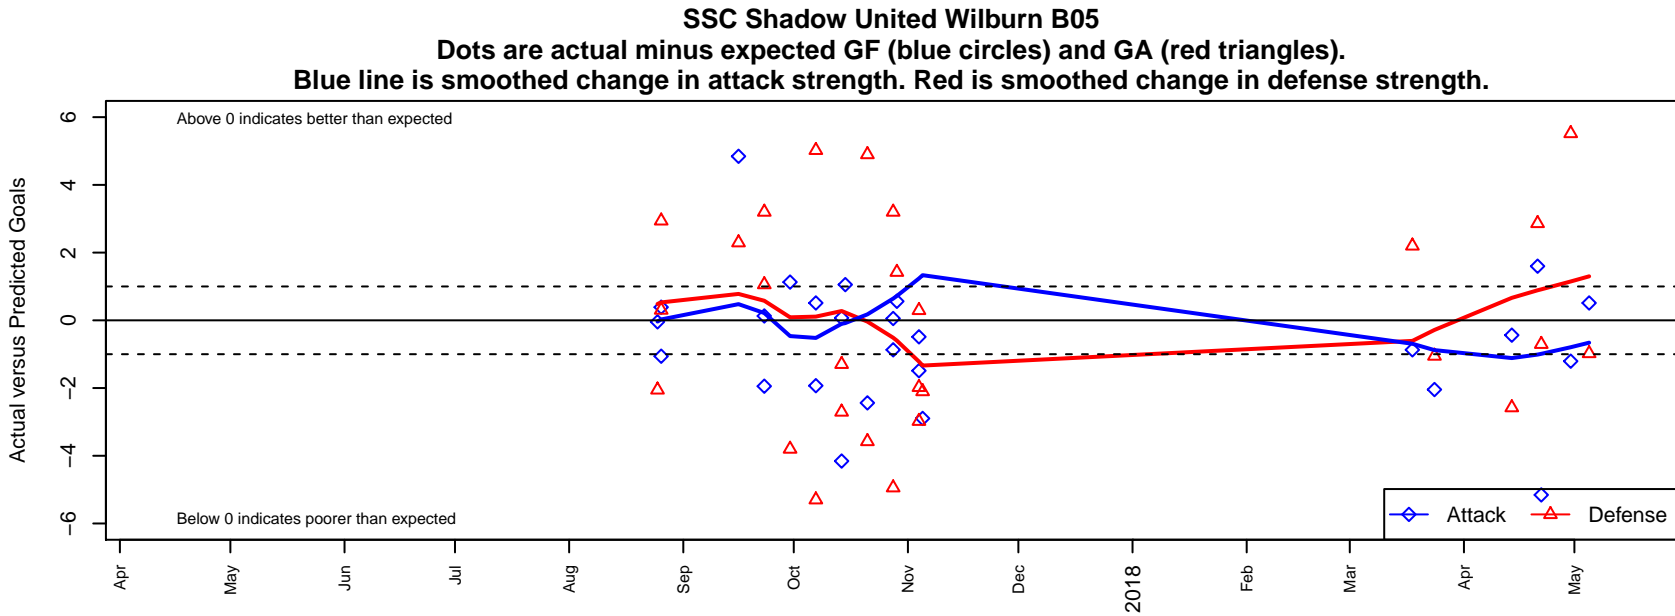

**attack and defense variance (black dot)
relative to other teams
and top 10 in region**

**attack and defense rating
relative to others at age
and all opponents in last 13 months**

SSC Shadow United Wilburn B05

Spokane SC Shadow
Spokane, WA
B05 total strength=594
attack=1.01 defense=0.24
fall league = PSPL Copa 2 – East U13
spr league = Spr PSPL EWA – '05 Copa 2 – East U13

alt names used:
Spokane United Soccer Club Siegel
SPOKANE SHADOW UNITED BU-12 WILBUF
Spokane Shadow United B05 Wilburn
Spokane Shadow United B05 Wilburn

Venues played:
2017 River City Challenge U13 Gold (2005) U1
2017 PSPL Copa 2 – East U13
2017 Spr PSPL EWA – '05 Copa 2 – East U13